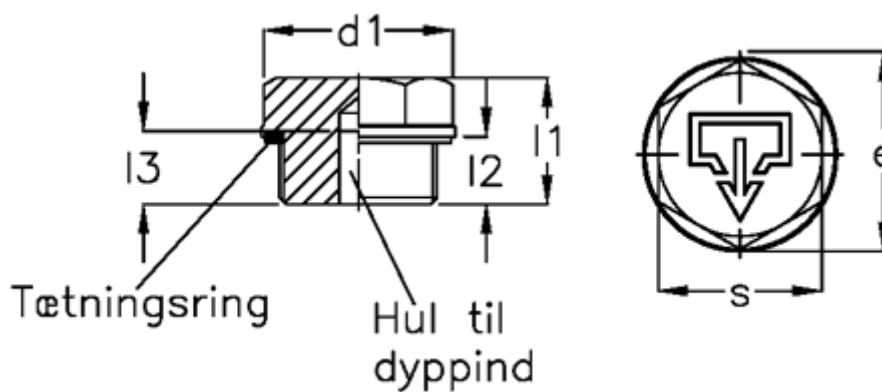

Article number: 20241525

Description: E+G

Threaded plug GN 741-22-G3/8-AS-1

Measures

$d1 = 22$

$d2 = G3/8$

$d4 = M5$

$e = 20.8$

$l1 = 15.5$

$l2 = 8.0$

$s = 18$